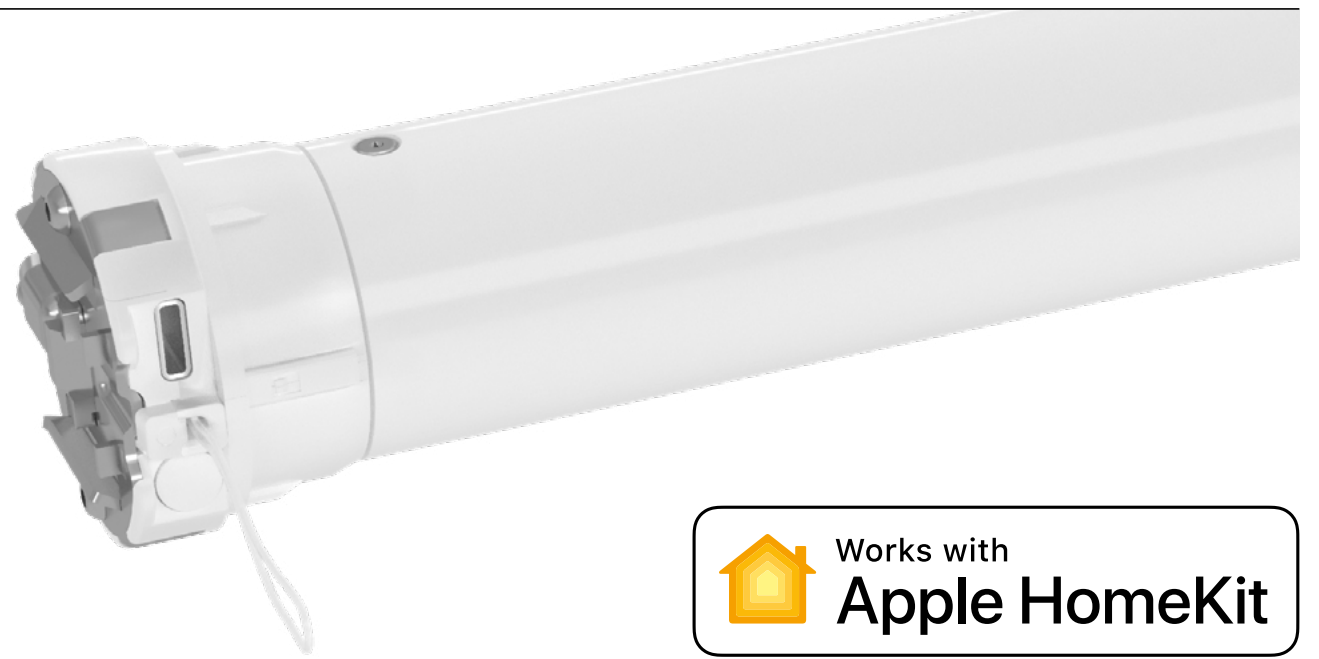

# CM-06-E-R

TUBULAR MOTOR 6.0 NM Ø 42-80MM

Technology	   
Control options	  
Power supply	Battery
Input	USB-C 5V
Motor diameter	35 mm
Motor length	726 mm
Min. blind width	 791 mm  800 mm
Tube compatibility	42-50-65-80 mm
Torque	6.0 Nm
Speed	24 rpm
Approx. blind size (cm)	350x400
Battery capacity	35,5Wh 3200mAh (11,1V)
Charging life cycle	200
Charging life time	6 months
Certifications	  

# EVE MOTIONBLINDS

	ARTICLE CODE	DESCRIPTION	DRAWING
MOTOR	CM-06-E-R	Roller tubular motor pull battery EVE 35mm 6.0Nm 24 rpm	
	RC3044	Roller blind AC motor adapter metal	
ROLLER	RC3164-XX	Roller DC pullmotor 35mm cover	
	RC3045-ABC	Drive plug AC / Coulisse silent AC 42-50mm	
42-50 MM	RCU-13-W	Tube adapter 65mm White	
	RC4023-ABC	Drive plug AC / Coulisse silent AC 65mm	
65 MM	RC4024-ABC	Drive plug AC / Coulisse silent AC 80mm	
	RCU-14*	Tube adapter 80mm	
80 MM	RC3044	Roller blind AC motor adapter metal	
	HC50-18-ABC	Drive plug octagonal tube	
ROMAN	RC3005-W	Easy mount end plug M 42 mm white	
	RC2003-W	Bearing pin white	
PULL	CM-27-TR	Pull motor chain connector	
	V15DP-*	Operating chain plastic 4.5 mm 6.2 mm	
	PU10-1000-A	Pull wand without handle metal	